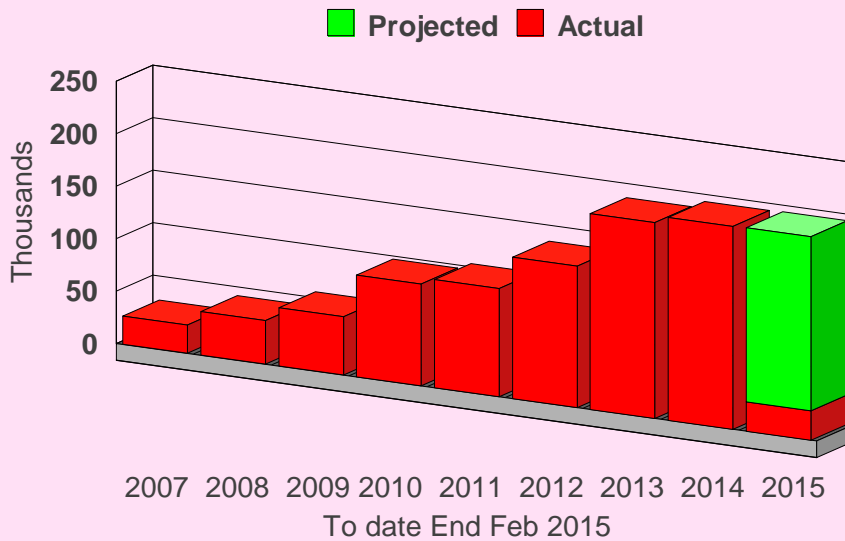

Page Views of Shoestringonline

Unique Visits to Shoestringonline

shoestringonline

Page views.
Stats for last
12 months

| | | |
|----|--------|-------|
| 1 | Mar-14 | 19557 |
| 2 | Apr-14 | 16316 |
| 3 | May-14 | 14876 |
| 4 | Jun-14 | 18144 |
| 5 | Jul-14 | 15049 |
| 6 | Aug-14 | 17443 |
| 7 | Sep-14 | 15291 |
| 8 | Oct-14 | 15495 |
| 9 | Nov-14 | 12015 |
| 10 | Dec-14 | 14771 |
| 11 | Jan-15 | 15052 |
| 12 | Feb-15 | 13352 |

page views
per annum 187361

page views
average per
month 15613

Unique Visits.
Stats for last
12 months

| | | |
|----|--------|-------|
| 1 | Mar-14 | 11279 |
| 2 | Apr-14 | 11161 |
| 3 | May-14 | 10229 |
| 4 | Jun-14 | 9880 |
| 5 | Jul-14 | 9481 |
| 6 | Aug-14 | 9995 |
| 7 | Sep-14 | 10175 |
| 8 | Oct-14 | 8918 |
| 9 | Nov-14 | 8145 |
| 10 | Dec-14 | 9478 |
| 11 | Jan-15 | 9090 |
| 12 | Feb-15 | 7785 |

unique visits
per annum 115616

unique visits
average per
month 9635

high started
Feb 2012
208725

high started
Feb 2012
131098