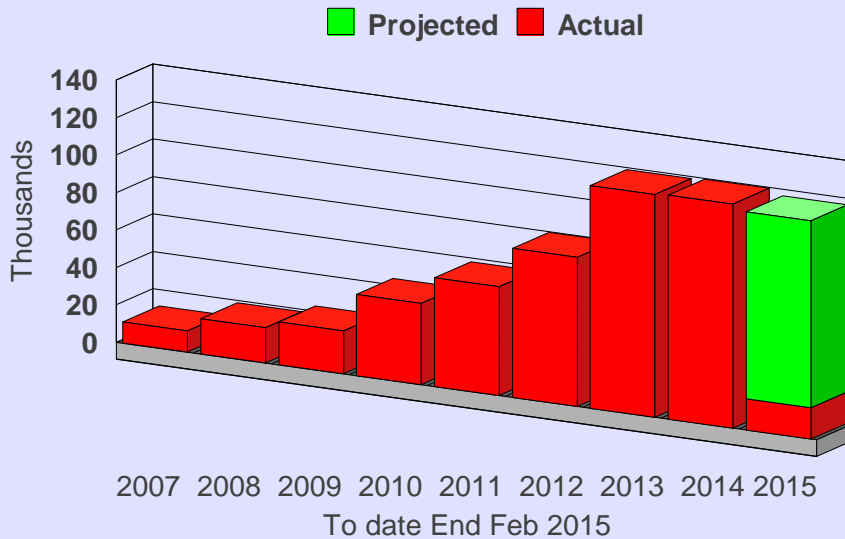

Page Views of Shoestringonline

Unique Visits to Shoestringonline

shoestringonline

Page views.
Stats for last
12 months

| | | |
|----|--------|-------|
| 1 | Mar-14 | 19557 |
| 2 | Apr-14 | 16316 |
| 3 | May-14 | 14876 |
| 4 | Jun-14 | 18144 |
| 5 | Jul-14 | 15049 |
| 6 | Aug-14 | 17443 |
| 7 | Sep-14 | 15291 |
| 8 | Oct-14 | 15495 |
| 9 | Nov-14 | 12015 |
| 10 | Dec-14 | 14771 |
| 11 | Jan-15 | 15052 |
| 12 | Feb-15 | 13352 |

page views
per annum 187361

page views
average per
month 15613

Unique Visits.
Stats for last
12 months

| | | |
|----|--------|-------|
| 1 | Mar-14 | 11279 |
| 2 | Apr-14 | 11161 |
| 3 | May-14 | 10229 |
| 4 | Jun-14 | 9880 |
| 5 | Jul-14 | 9481 |
| 6 | Aug-14 | 9995 |
| 7 | Sep-14 | 10175 |
| 8 | Oct-14 | 8918 |
| 9 | Nov-14 | 8145 |
| 10 | Dec-14 | 9478 |
| 11 | Jan-15 | 9090 |
| 12 | Feb-15 | 7785 |

unique visits
per annum 115616

unique visits
average per
month 9635

high started
Feb 2012
208725

high started
Feb 2012
131098